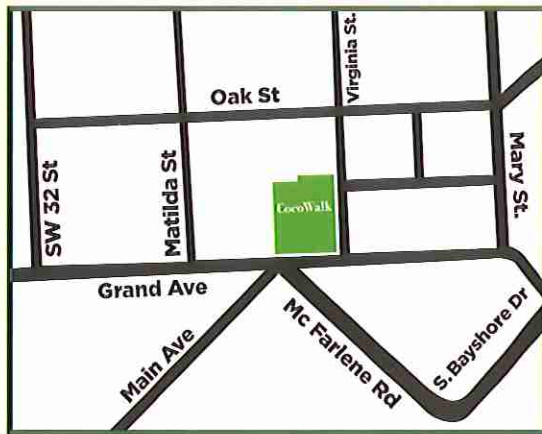

## Our Location

CocoWalk is conveniently located and easily accessible from all points of Miami.

From the *North*: Take I-95 South to US-1. Continue on US-1 to 32nd Avenue, then turn left, go down to Grand Avenue, then turn left, you will see us two blocks down on your left hand side.

From the *South*: Take US-1 North to 32nd Avenue, then turn right, go down to Grand Avenue, then turn left, you will see us two blocks down on your left hand side.

Scan here to see our website and to check out some of our special offers.