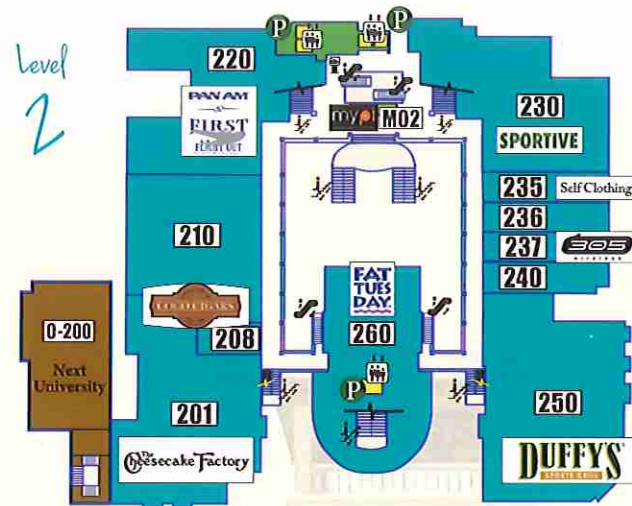

## To all Visitors

Present this directory at the CocoWalk Management Office, located on the 1st level of CocoWalk in Suite# 118, and receive a free coupon book filled with special savings and offers.

[www.cocowalk.net](http://www.cocowalk.net)

3015 Grand Avenue  
Coconut Grove, FL 33133  
305.444.0777

Shop, Dine, Unwind...  
*Grove Style*

GRAND AVENUE

GRAND AVENUE

GRAND AVENUE

- ATM
- TICKET BOOTH
- LEASING/MANAGEMENT OFFICE
- SECURITY OFFICE
- ESCALATOR
- RESTROOMS
- ELEVATOR
- STAIRS
- PAY STATION
- BUSINESS OFFICES
- FUN FREE PHOTO KIOSK
- BIKE RACK
- PARKING VIRGINIA STREET
- PARKING GRAND AVENUE

**BEAUTY & PERSONAL SERVICES**

Victoria's Secret Beauty	112	L1
--------------------------	-----	----

**WINE & DINE**

Bice Bistro	120	L1
Chili's	320	L3

Cheesecake Factory	201	L2
Duffy's Sports Grill	250	L2
Fat Tuesday	260	L2
Hong Kong Café	122	L1
Maki's Place	121	L1
Romeo & Juliet	180	L1
My Pi - Custom Pizza	M02	L2
Starbucks Coffee	177	L1
The Lot - Bar & Wine Lounge	322	L3
Yogurtini	110	L1