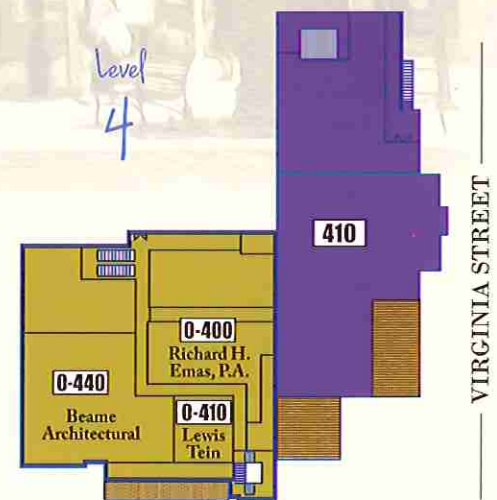

FOOTWEAR & ACCESSORIES

Bindi	170	L1
Daisy Blue	K01	L1
Divine Fashions & Accessories	K03	L1
Habit Art	157	L1
Sportive	116	L1
Sport Station	230	L2

OFFICES AT COCOWALK		
Beame Architectural	O-440	L4
Global Surgical Partners, Inc.	O-300	L3
Lewis Tein	O-302,330,340,	L3
	O-410	L4
Next University	O-200	L2
Richard H. Emas, P.A.	O-400	L3