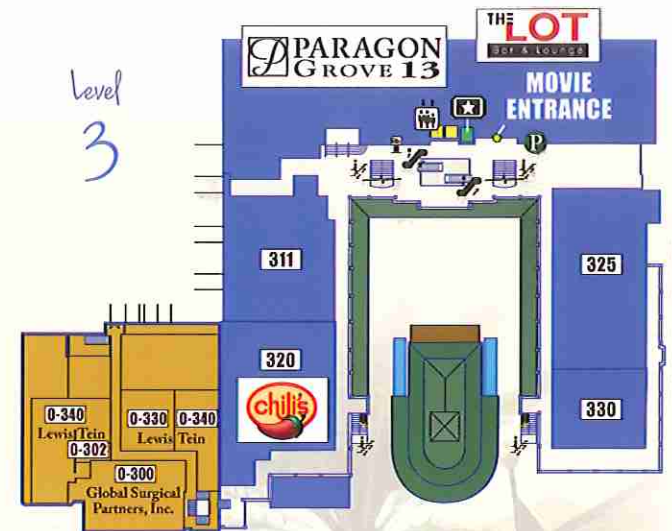

## To all Visitors

Present this directory at the CocoWalk Management Office, located on the 1st level of CocoWalk in Suite# 118, and receive a free coupon book filled with special savings and offers.

[www.cocowalk.net](http://www.cocowalk.net)

3015 Grand Avenue  
Coconut Grove, FL 33133  
305.444.0777

Shop, Dine, Unwind...  
*Grove Style*

GRAND AVENUE

GRAND AVENUE

GRAND AVENUE

- ATM
- TICKET BOOTH
- LEASING/MANAGEMENT OFFICE
- SECURITY OFFICE
- ESCALATOR
- RESTROOMS
- ELEVATOR
- STAIRS
- PAY STATION
- BUSINESS OFFICES
- FUN FREE PHOTO KIOSK
- BIKE RACK
- PARKING VIRGINIA STREET
- PARKING GRAND AVENUE