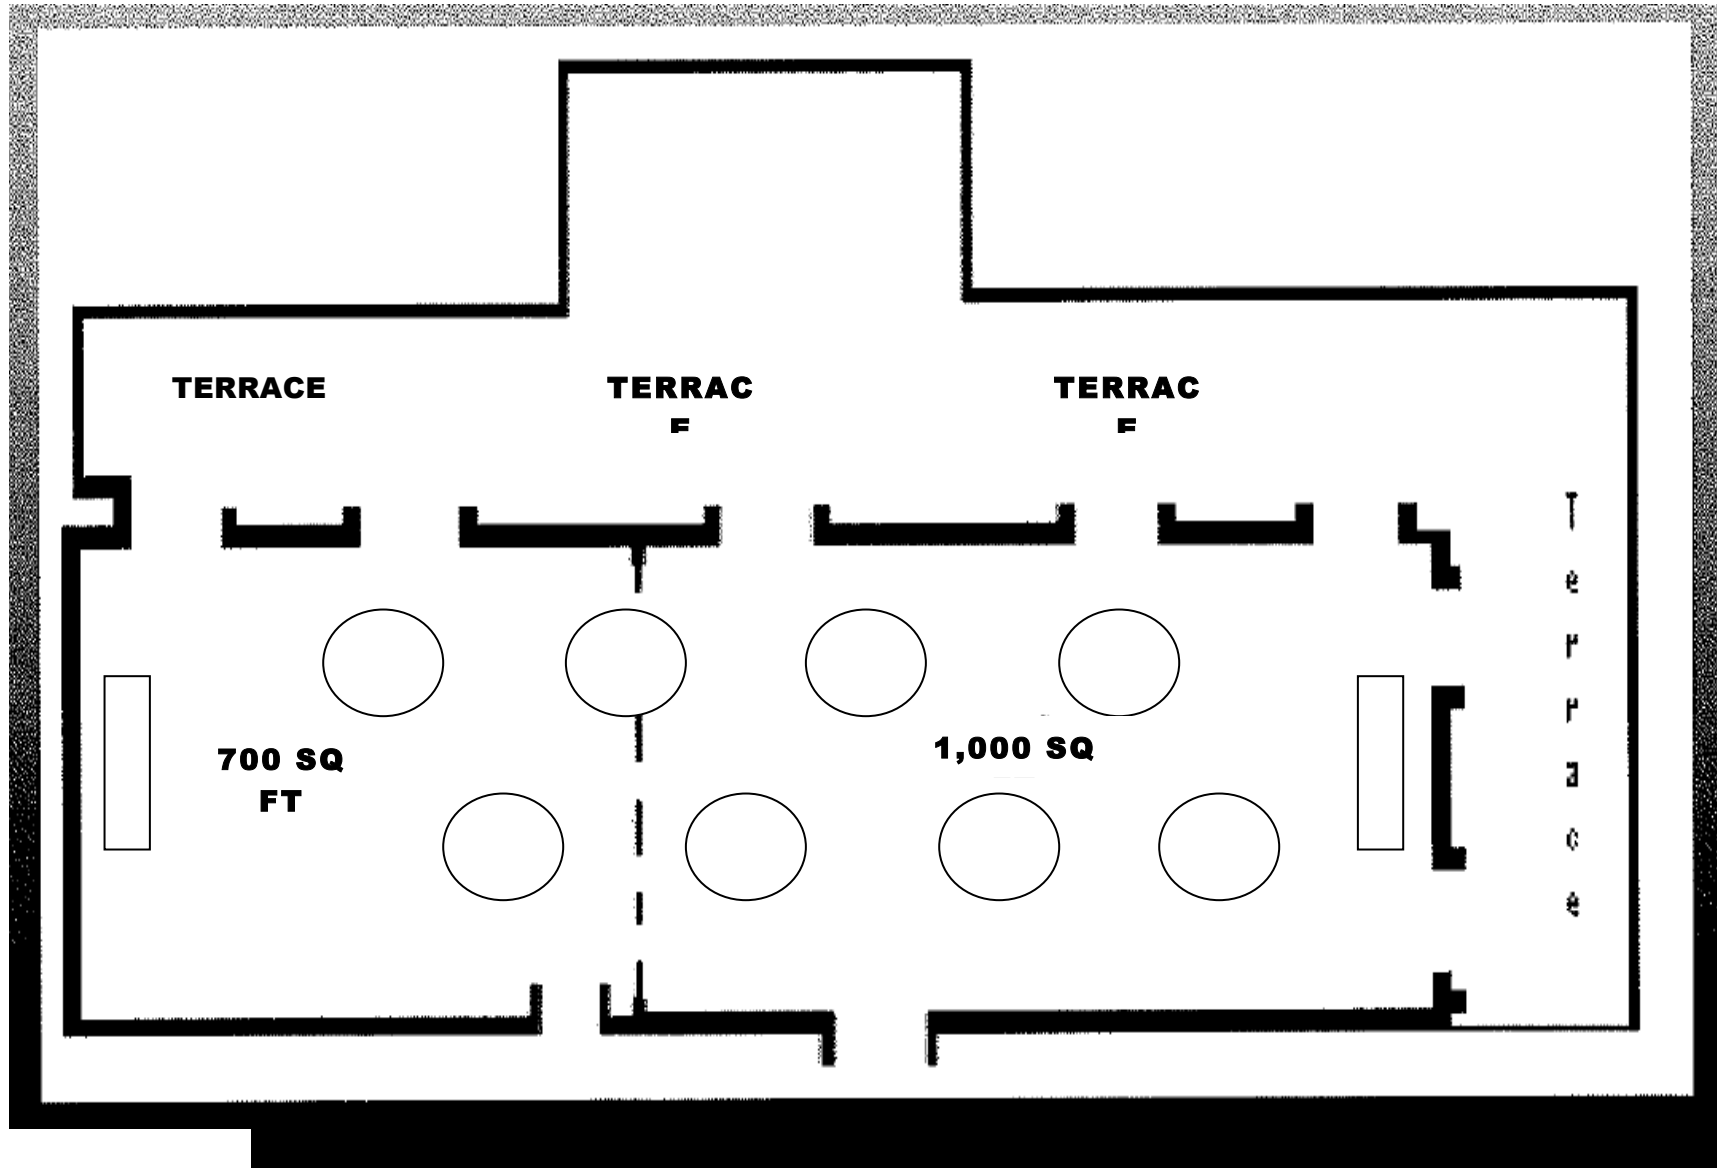

COBALT AB

GENERAL SESSION IN Cobalt AB

- **1,700 Sq Ft**
- **80' x 23'**